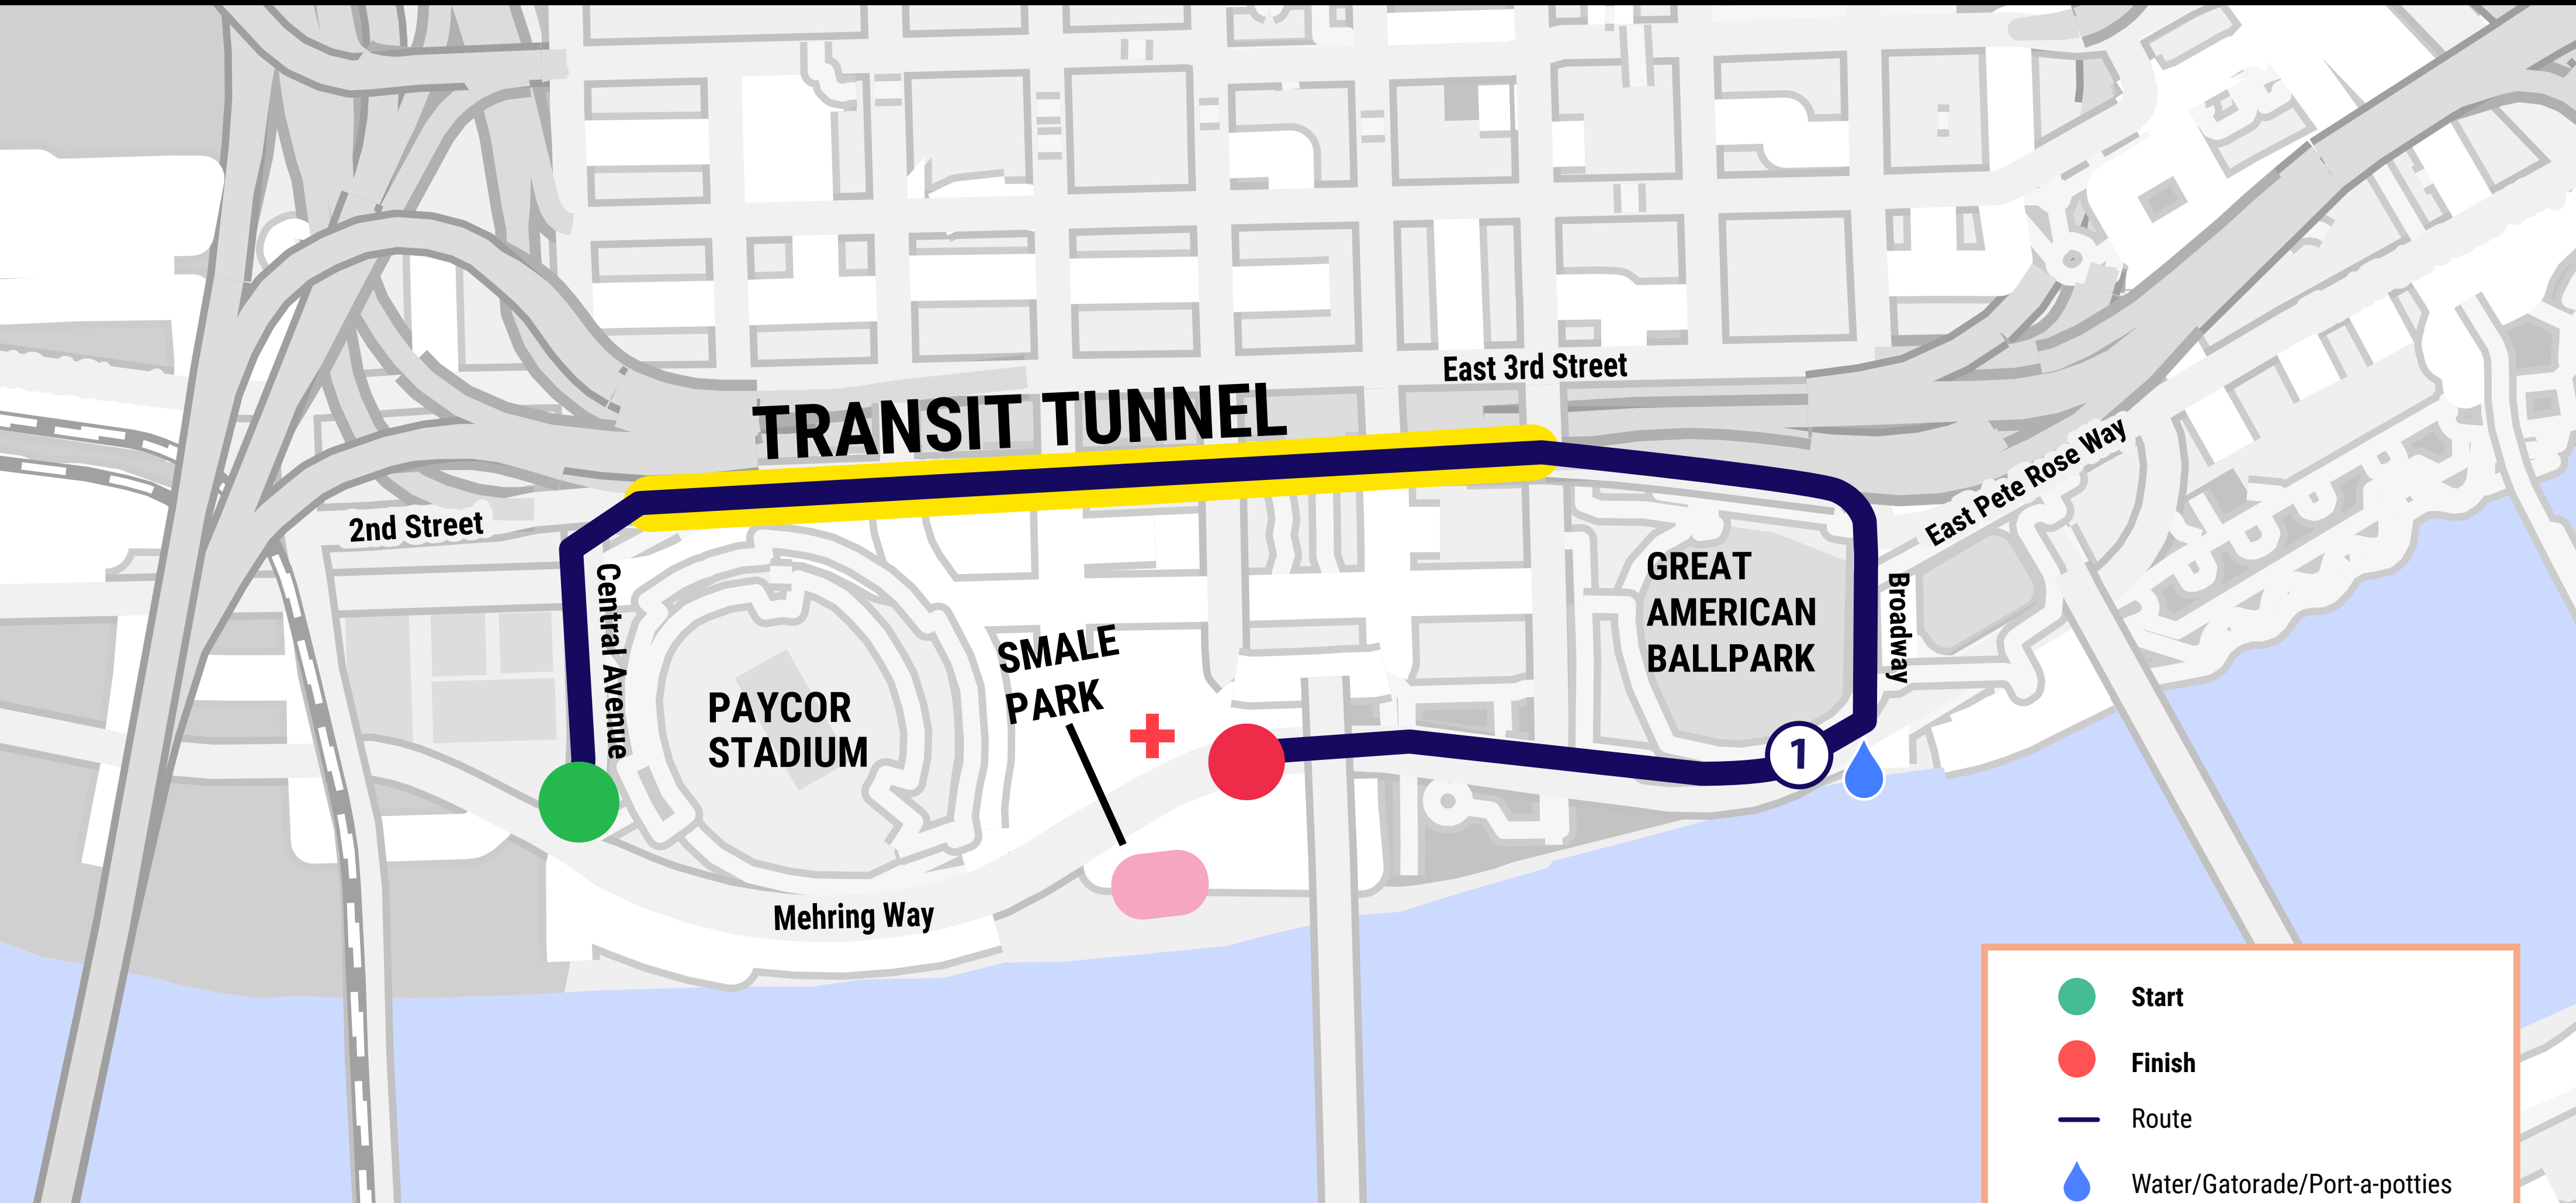

# FLYING PIG FLYING FUR

**bounce**  
PET HAIR & LINT GUARD™

-  Start
-  Finish
-  Route
-  Water/Gatorade/Port-a-potties
-  Transit Tunnel
-  UC Health Medical Tents
-  TQL Mile Markers
-  YMCA Family Fun Festival At Smale Park

**START**

**FINISH**