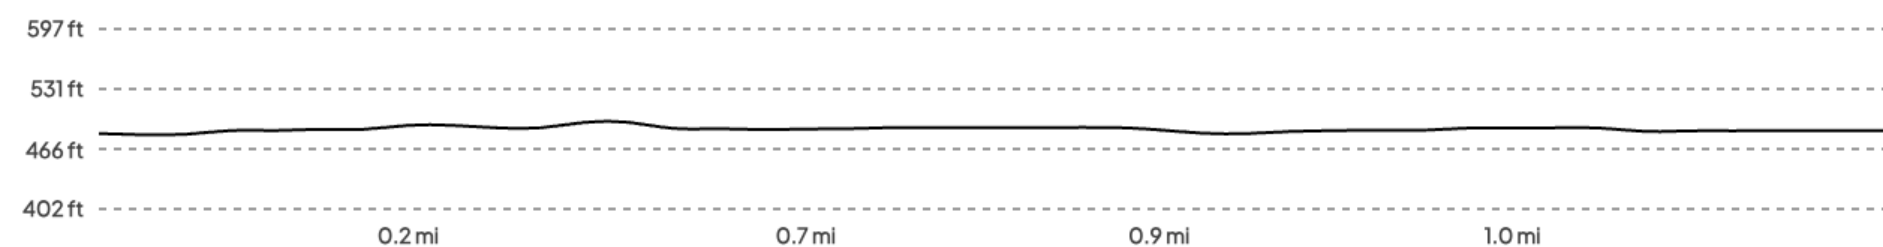

# FLYING PIG FLYING FUR

**bounce**  
PET HAIR & LINT GUARD™

-  Start
-  Finish
-  Route
-  Water/Gatorade/Port-a-potties
-  Transit Tunnel
-  UC Health Medical Tents
-  TQL Mile Markers
-  YMCA Family Fun Festival At Smale Park

**START**

**FINISH**